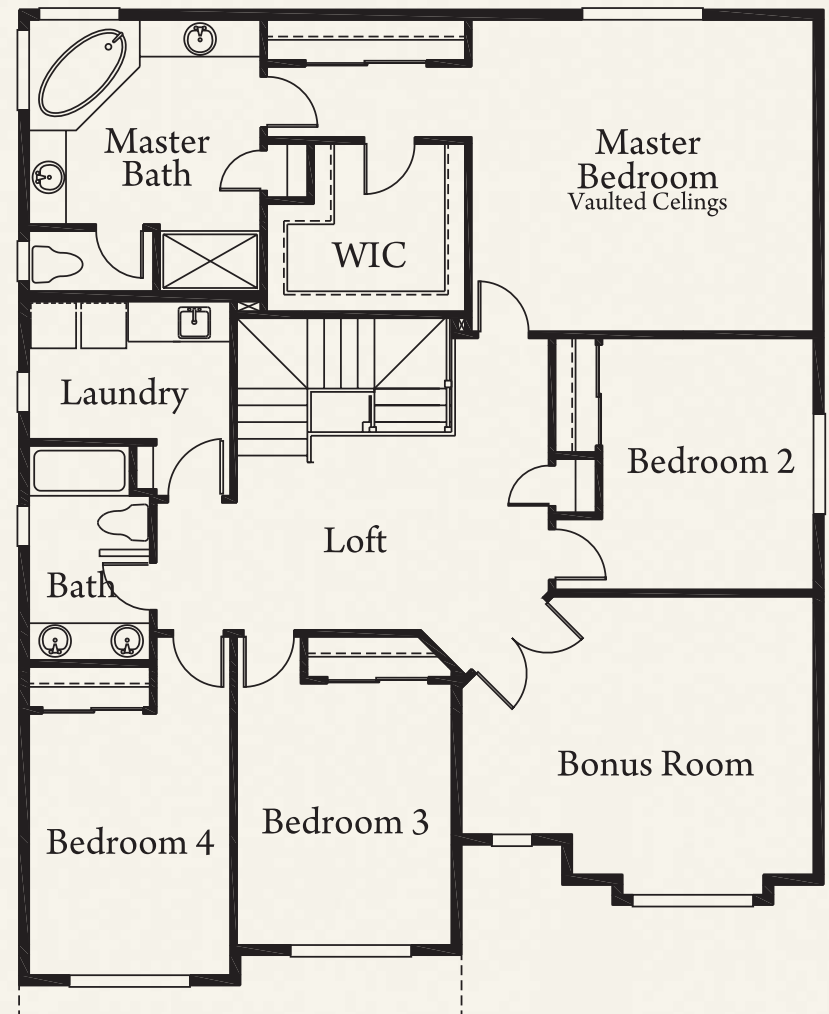

The Malibu
3260 Approx. Sq. Ft.
4 Bedroom, Den, Bonus
2.75 Bath

www.americanclassichomes.com

In the continuing effort of providing a quality product, we reserves the right and sole discretion to change floorplans, elevations, prices and specifications without notice.

MAIN FLOOR

UPPER FLOOR