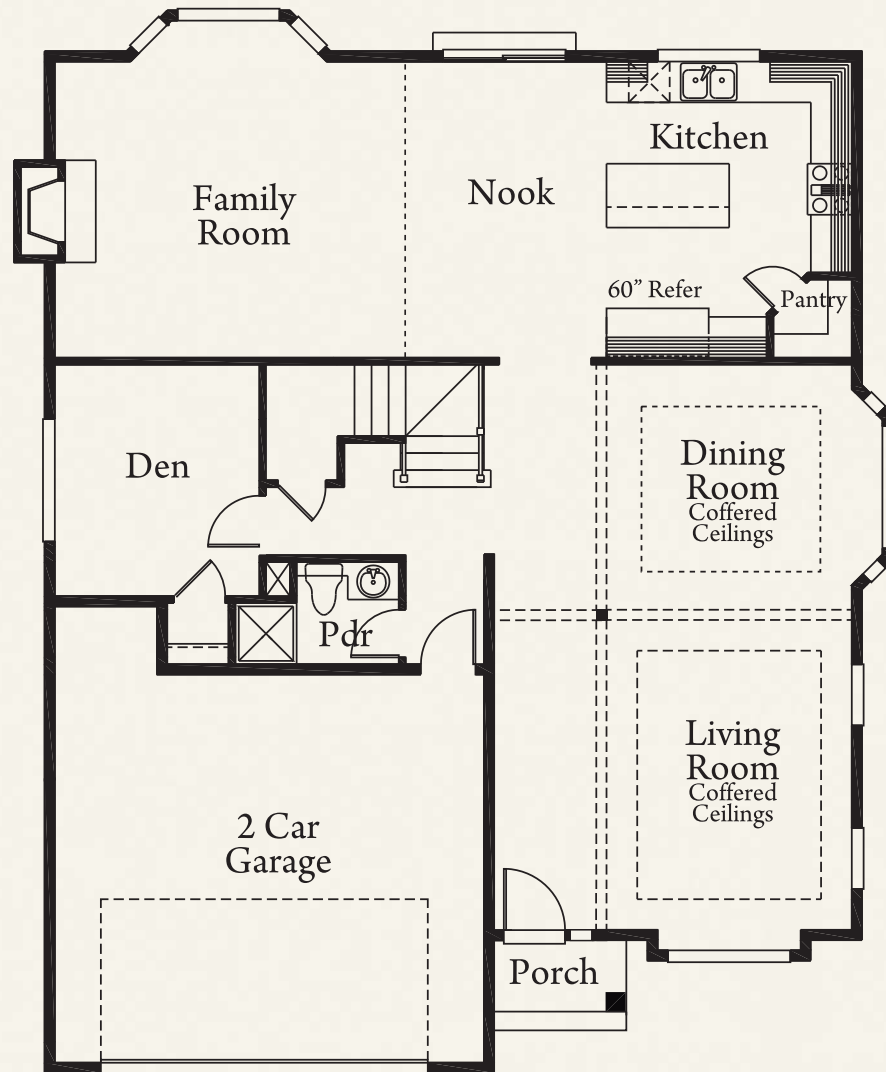

The Malibu
3260 Approx. Sq. Ft.
4 Bedroom, Den, Bonus
2.75 Bath

www.americanclassichomes.com

In the continuing effort of providing a quality product, we reserves the right and sole discretion to change floorplans, elevations, prices and specifications without notice.

MAIN FLOOR

UPPER FLOOR