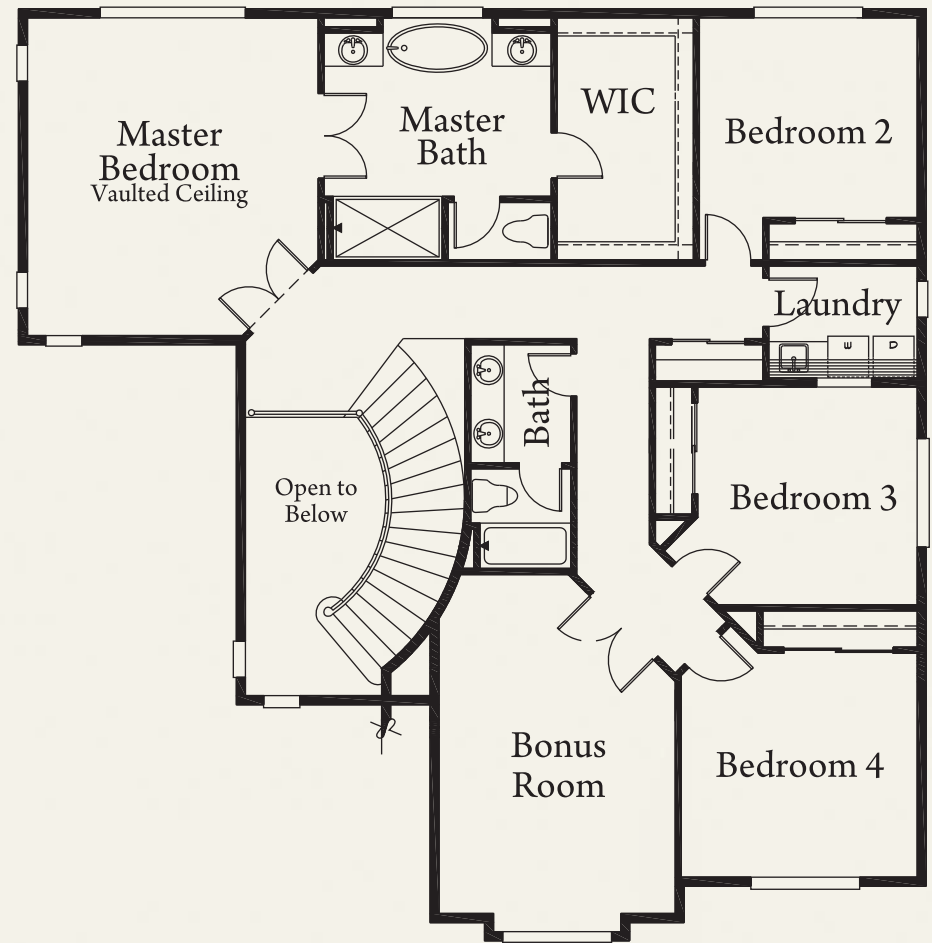

The Madrona
3432 Approx. Sq. Ft.
4 Bedroom, Den, Bonus
2.75 Bath

www.americanclassichomes.com

In the continuing effort of providing a quality product, we reserves the right and sole discretion to change floorplans, elevations, prices and specifications without notice.

MAIN FLOOR

UPPER FLOOR