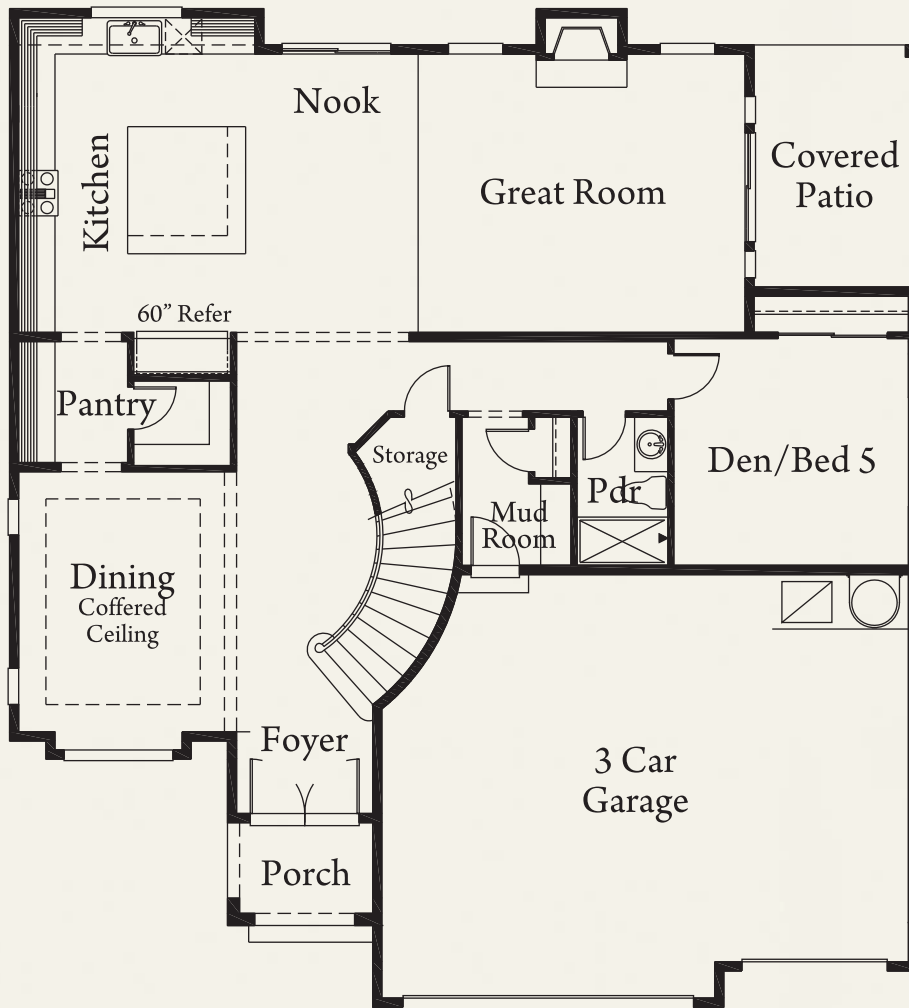

The Madrona
3432 Approx. Sq. Ft.
4 Bedroom, Den, Bonus
2.75 Bath

www.americanclassichomes.com

In the continuing effort of providing a quality product, we reserves the right and sole discretion to change floorplans, elevations, prices and specifications without notice.

MAIN FLOOR

UPPER FLOOR