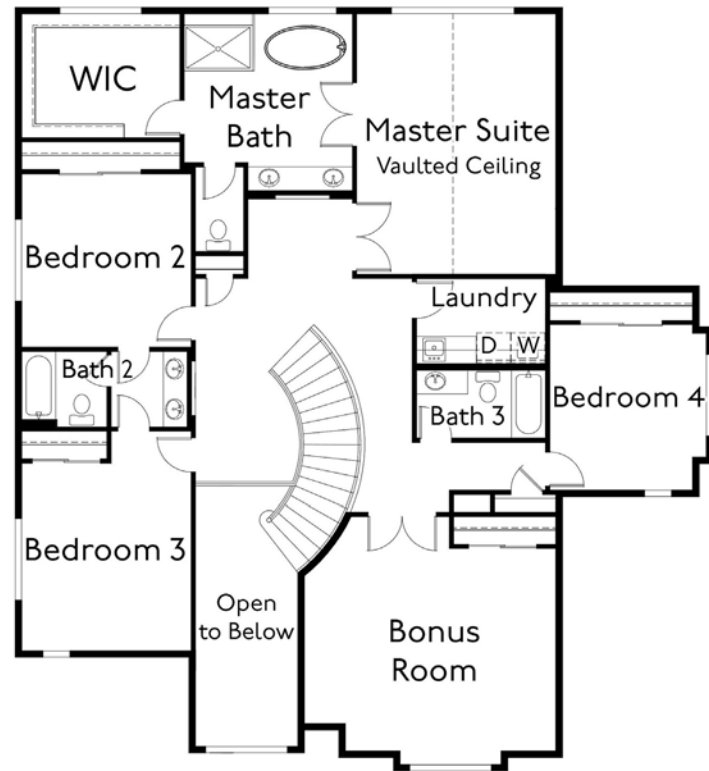

The Rosario 4200

4200 Approx. Sq. Ft.
5 Bedroom, 4.25 Bath
Den, Guest Suite
Bonus Room
3 Car Garage

Elevation A

American
ClassicHomes

Elegant. Distinctive. Uniquely Northwest.

Elevation B

American Classic Homes

The Rosario 4200

Main Level

Upper Level