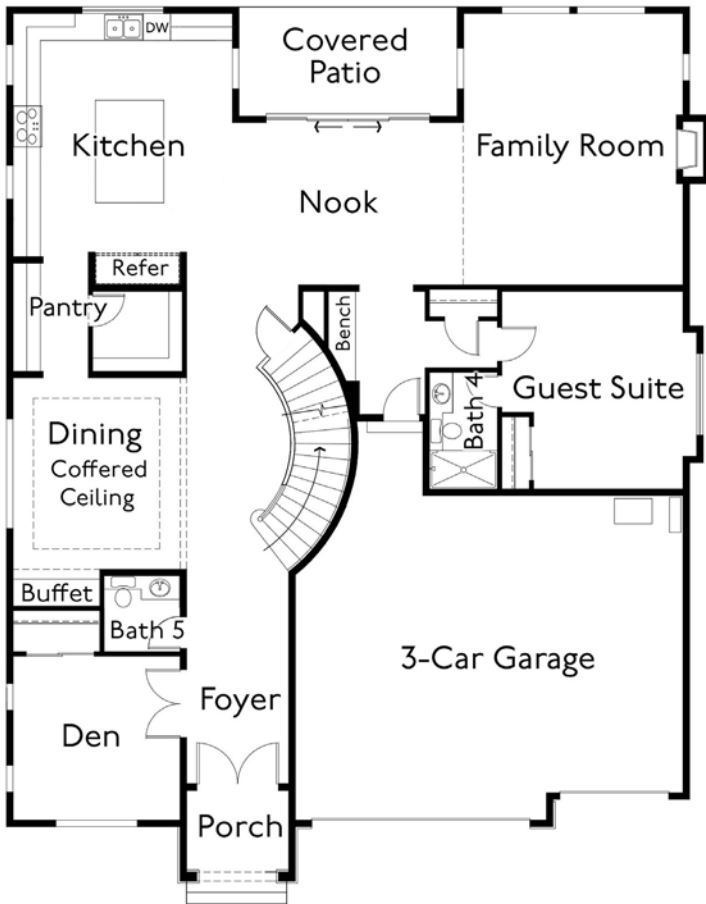

The Rosario 4200

4200 Approx. Sq. Ft.
5 Bedroom, 4.25 Bath
Den, Guest Suite
Bonus Room
3 Car Garage

Elevation A

American
ClassicHomes

Elegant. Distinctive. Uniquely Northwest.

Elevation B

American Classic Homes

The Rosario 4200

Main Level

Upper Level