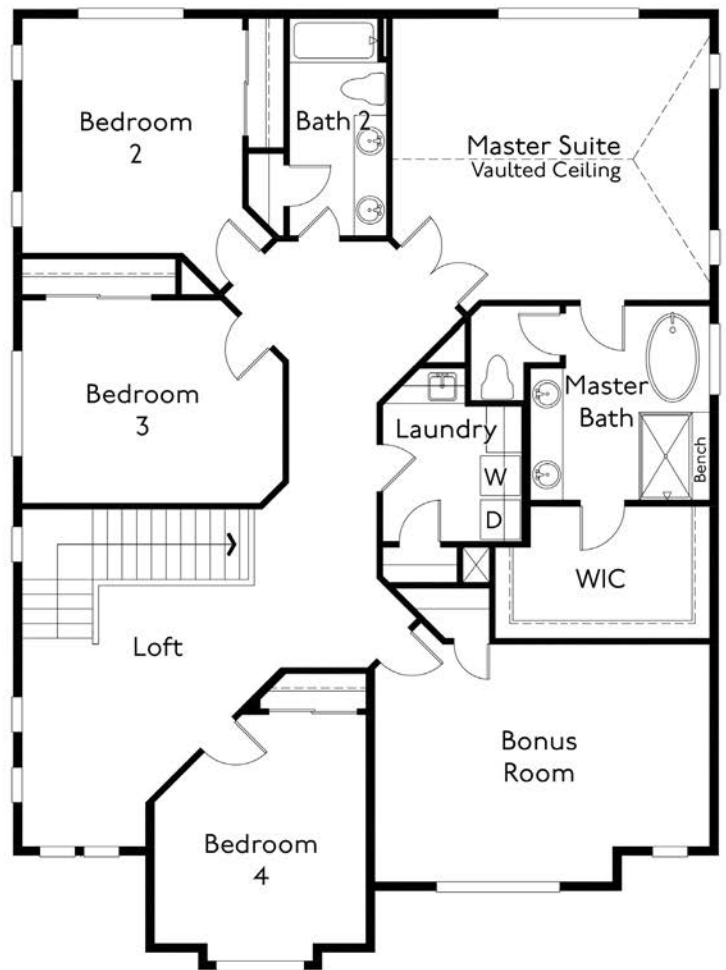

The Broadway

3627 Approx. Sq. Ft.
5 Bedroom, 2.75 Bath
Bonus Room, Den
Guest Room
2 Car Garage

Elevation A

American
ClassicHomes

Elegant. Distinctive. Uniquely Northwest.

Elevation B

American Classic Homes

The Broadway 3627

Main Level

Upper Level