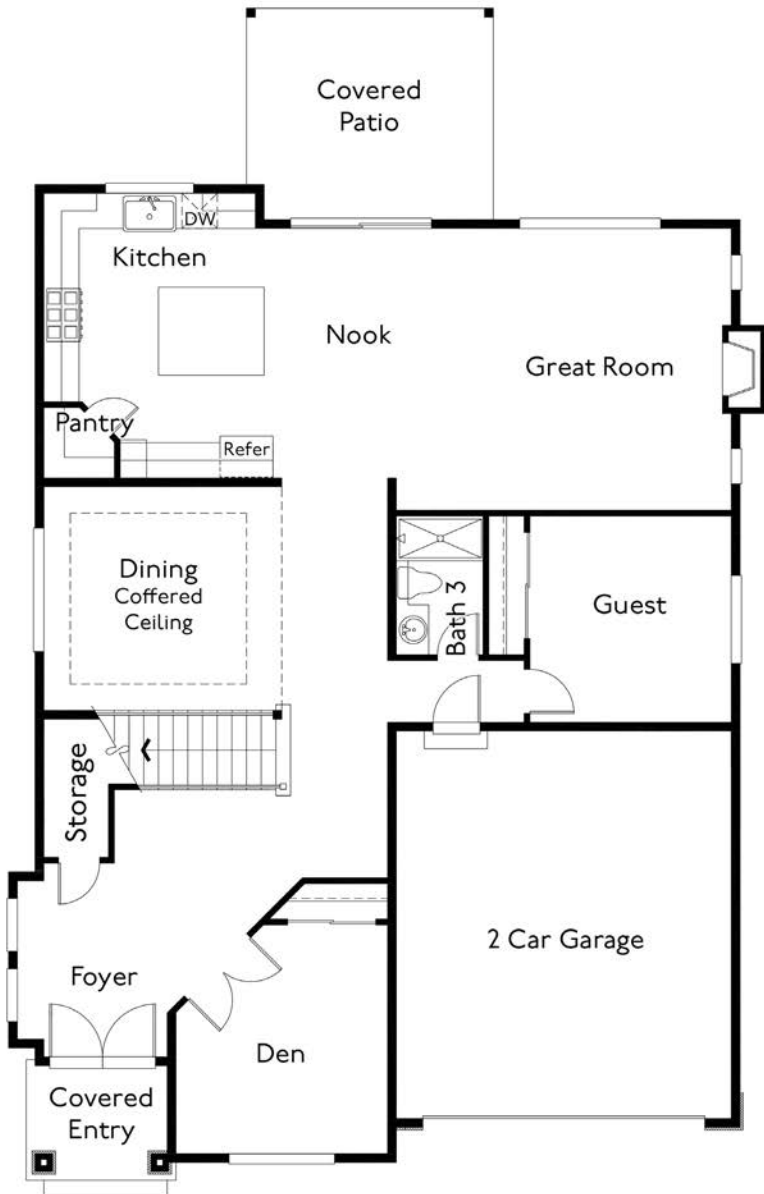

The Broadway

3627 Approx. Sq. Ft.
5 Bedroom, 2.75 Bath
Bonus Room, Den
Guest Room
2 Car Garage

Elevation A

American
ClassicHomes

Elegant. Distinctive. Uniquely Northwest.

Elevation B

American Classic Homes

The Broadway 3627

Main Level

Upper Level