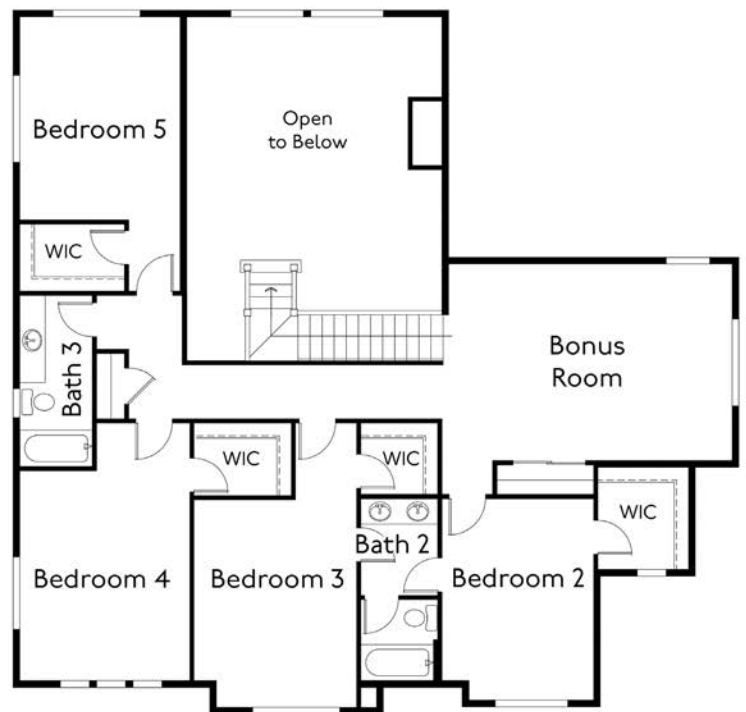

Crescent Harbor 3596

3596 Approx. Sq. Ft.
5 Bedroom, 3.5 Bath,
Bonus Room, Den
Master on the Main
3 Car Garage

Elevation B

American
ClassicHomes

Elegant. Distinctive. Uniquely Northwest.

AmericanClassicHomes.com | 206.557.6400

American Classic Homes

Crescent Harbor 3596

Main Level

Upper Level