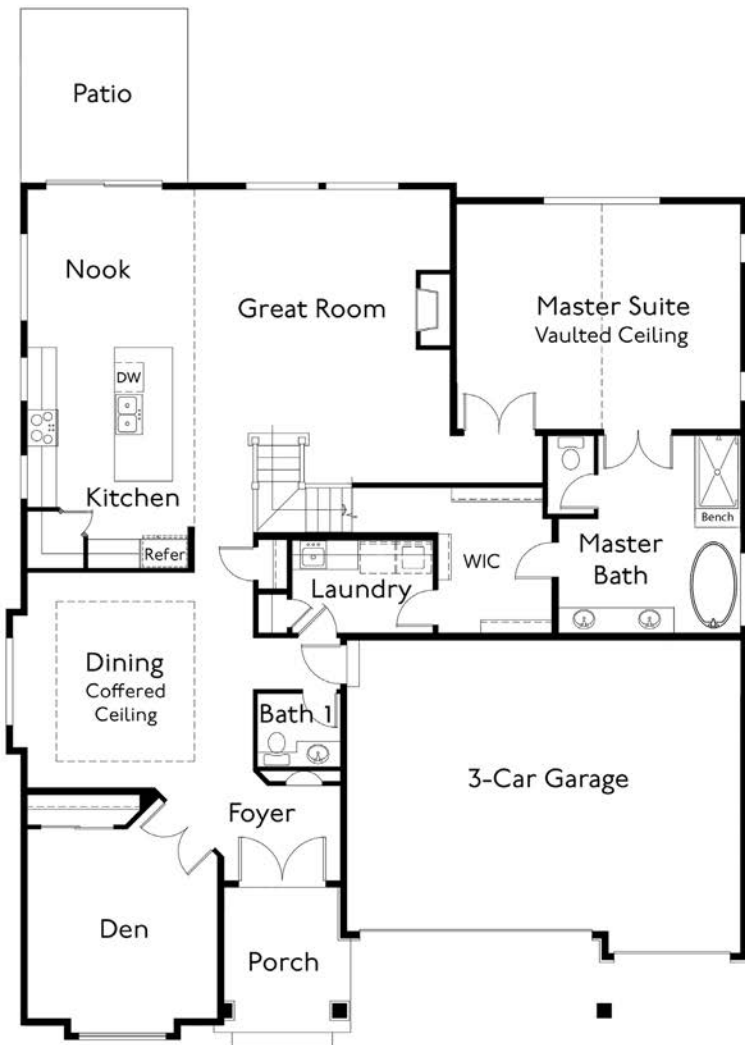

Crescent Harbor 3596

3596 Approx. Sq. Ft.
5 Bedroom, 3.5 Bath,
Bonus Room, Den
Master on the Main
3 Car Garage

Elevation B

American
ClassicHomes

Elegant. Distinctive. Uniquely Northwest.

AmericanClassicHomes.com | 206.557.6400

American Classic Homes

Crescent Harbor 3596

Main Level

Upper Level