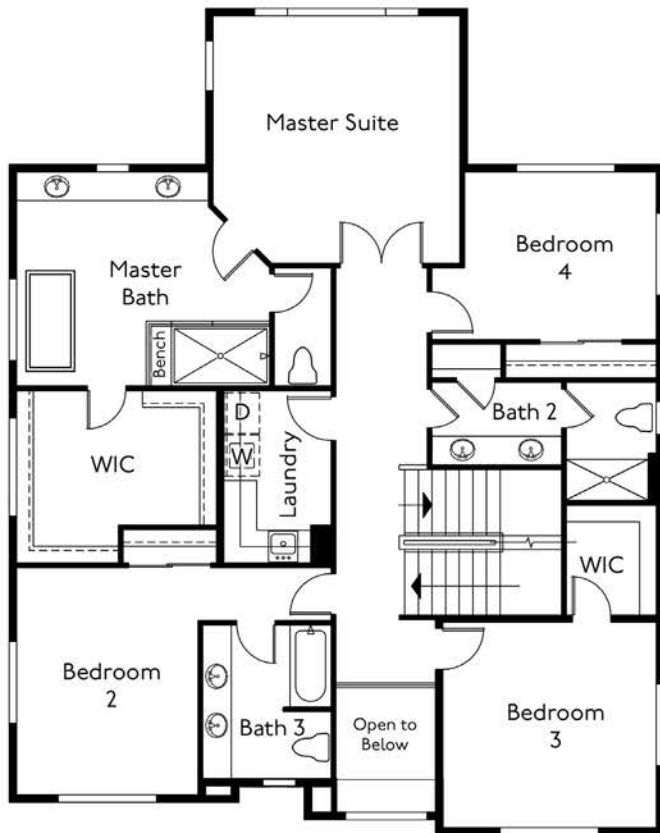

The Glenrose

4141 Approx. Sq. Ft.
6 Bedroom, 4.25 Bath
Third Level Rec Room
Covered Outdoor Patio
2 Car Garage

American
ClassicHomes

Elegant. Distinctive. Uniquely Northwest.

AmericanClassicHomes.com | 206.557.6400

American Classic Homes

The Glenrose 4141

Third Level

Upper Level

Main Level