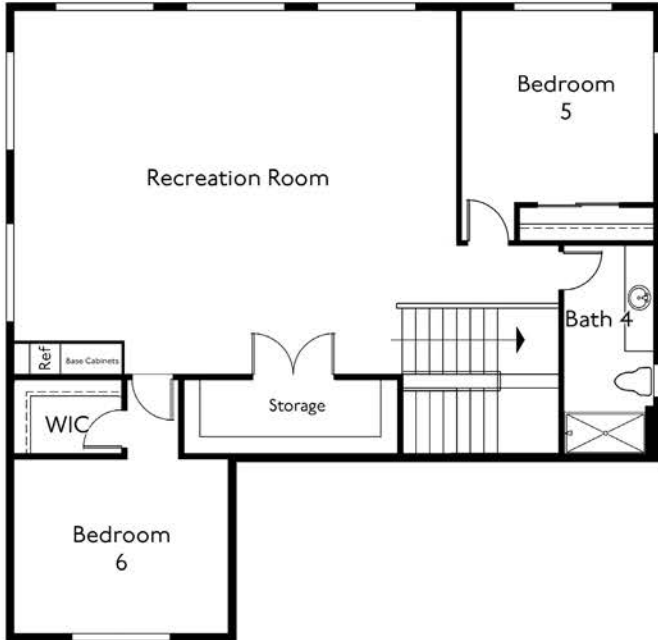

The Glenrose

4141 Approx. Sq. Ft.
6 Bedroom, 4.25 Bath
Third Level Rec Room
Covered Outdoor Patio
2 Car Garage

American
ClassicHomes

Elegant. Distinctive. Uniquely Northwest.

AmericanClassicHomes.com | 206.557.6400

American Classic Homes

The Glenrose 4141

Third Level

Upper Level

Main Level