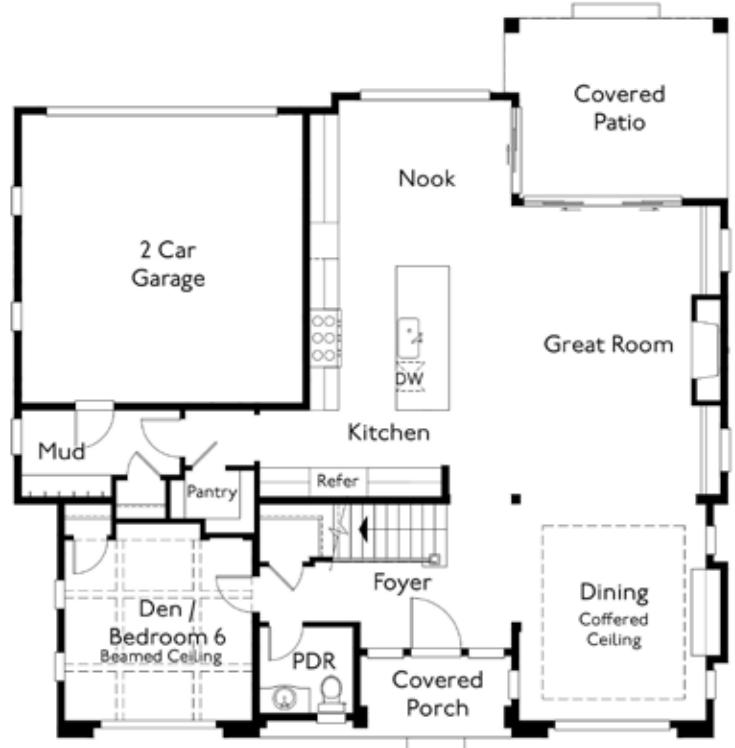

The Fairfield

7038 54th Ave NE
Seattle, WA 98115

4,694 Approx. Sq. Ft.
5 Bedroom, 5.5 Bath
Den/Opt. 6th Bedroom
Bonus Room
2 Car Garage

American
ClassicHomes

AmericanClassicHomes.com | 206.557.6400

American Classic Homes

The Fairfield
7038 54th Ave NE
Seattle, WA 98115

Third Level

Upper Level

Main Level