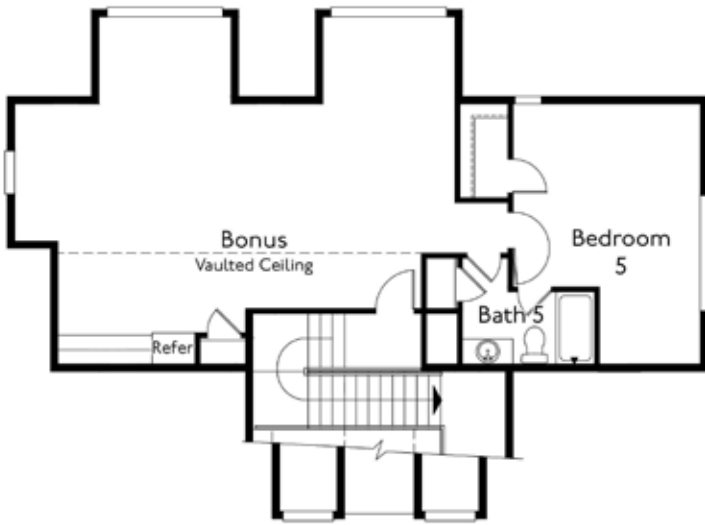

The Fairfield

7038 54th Ave NE
Seattle, WA 98115

4,694 Approx. Sq. Ft.
5 Bedroom, 5.5 Bath
Den/Opt. 6th Bedroom
Bonus Room
2 Car Garage

American
ClassicHomes

AmericanClassicHomes.com | 206.557.6400

American Classic Homes

The Fairfield
7038 54th Ave NE
Seattle, WA 98115

Third Level

Upper Level

Main Level