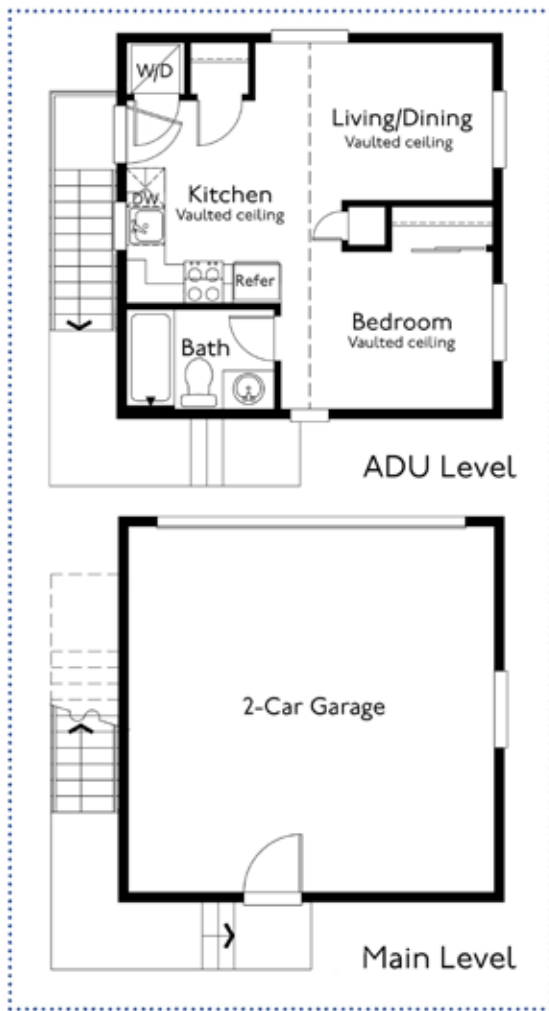

American Classic Homes

The Kensington
147 NE 63rd St
Seattle, WA 98115

Attic Level