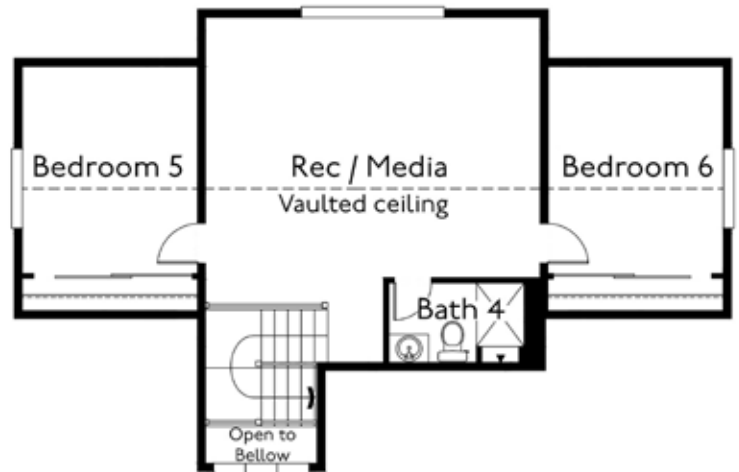

American Classic Homes

The Kensington
147 NE 63rd St
Seattle, WA 98115

Attic Level