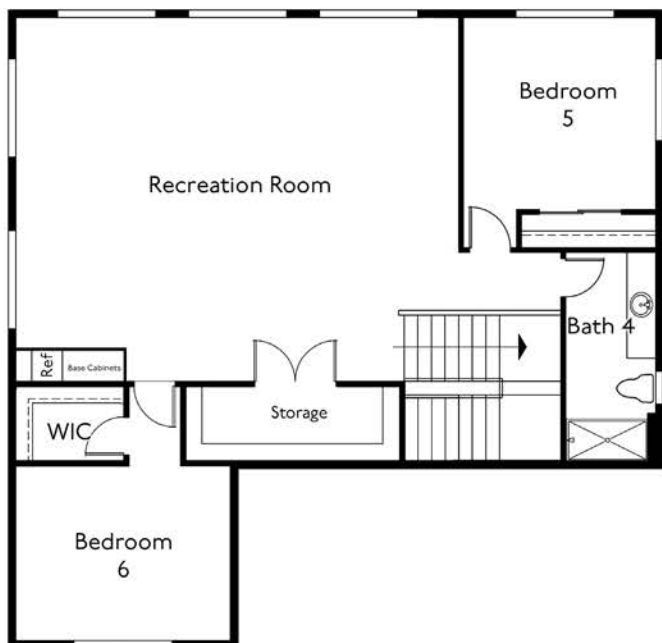

The Glenrose

4141 Approx. Sq. Ft.
6 Bedroom, 4.25 Bath
Third Level Rec Room
Covered Outdoor Patio
2 Car Garage

American
ClassicHomes

Elegant. Distinctive. Uniquely Northwest.

AmericanClassicHomes.com | 206.557.6400

American Classic Homes

The Glenrose 4141

Third Level

Upper Level

Main Level