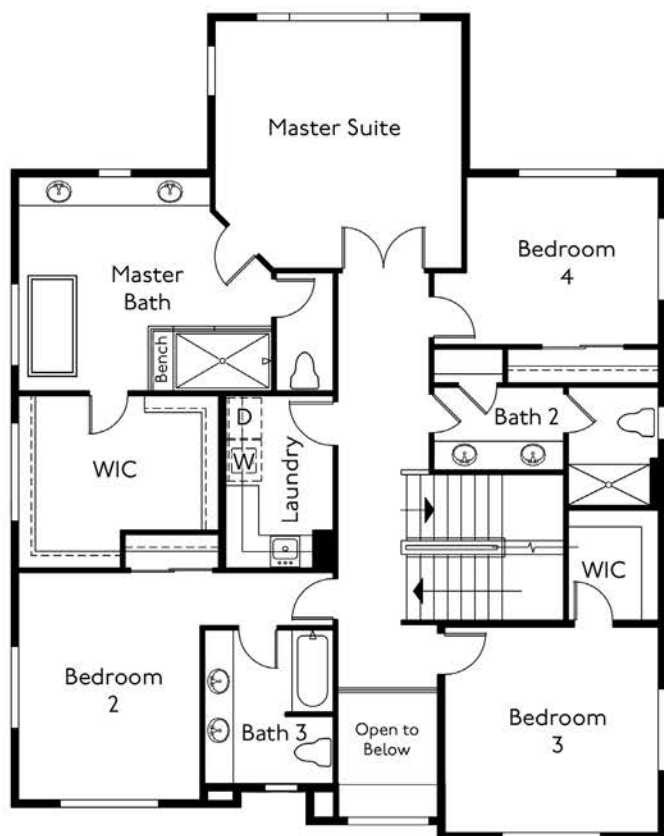

The Glenrose

4141 Approx. Sq. Ft.
6 Bedroom, 4.25 Bath
Third Level Rec Room
Covered Outdoor Patio
2 Car Garage

American
ClassicHomes

Elegant. Distinctive. Uniquely Northwest.

AmericanClassicHomes.com | 206.557.6400

American Classic Homes

The Glenrose 4141

Third Level

Upper Level

Main Level