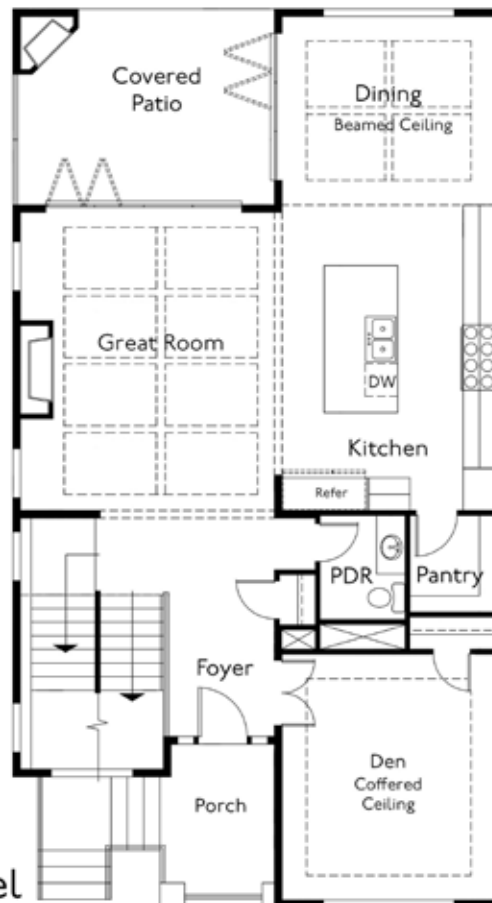

# The Stratford

3,518 Approx. Sq. Ft.  
5 Bedroom, 3.5 Bath  
Den, Bonus Room  
Covered Patio  
2 Car Garage

American  
ClassicHomes

*Elegant. Distinctive. Uniquely Northwest.*

AmericanClassicHomes.com | 206.557.6400

## The Stratford

Lower Level

Upper Level

Main Level