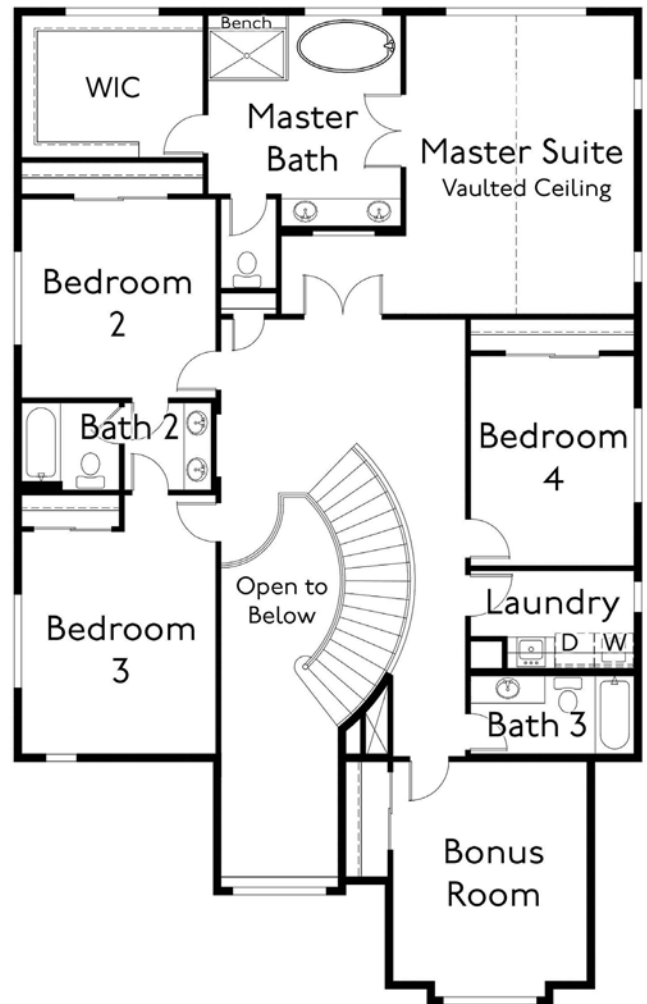

The Bayshore 3957

3957 Approx. Sq. Ft.
5 Bedroom, 4.5 Bath
Den, Bonus Room
Guest Suite
2 Car Garage

Elevation A

American
ClassicHomes

Elegant. Distinctive. Uniquely Northwest.

Elevation B

American ClassicHomes

The Bayshore 3957

Main Level

Upper Level