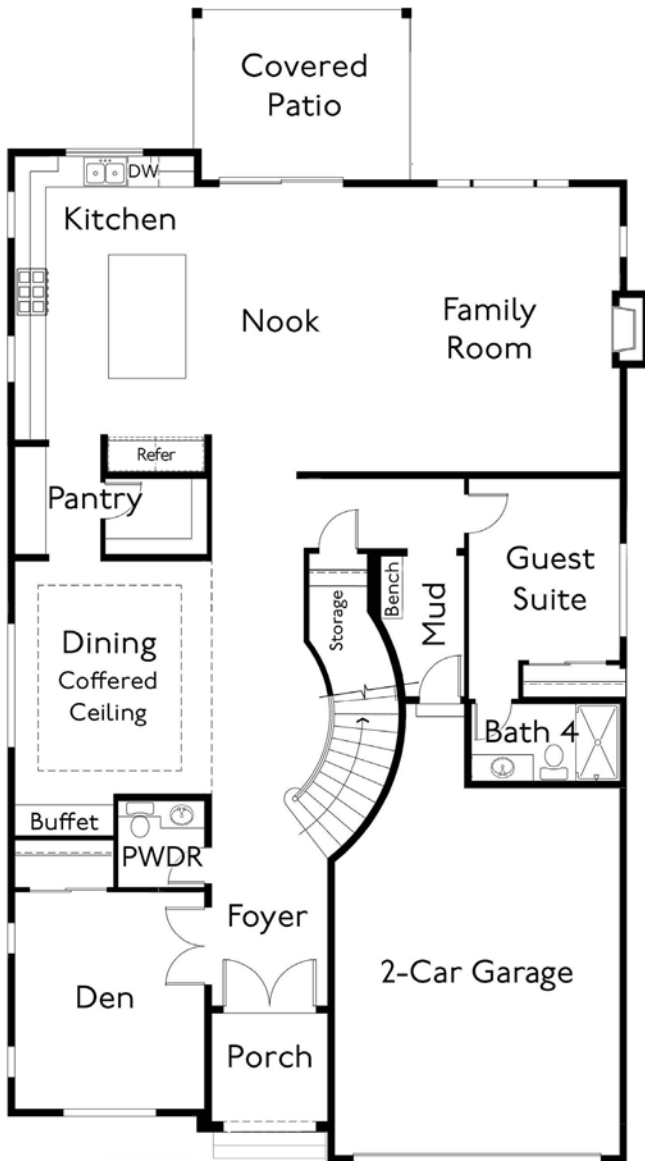

The Bayshore 3957

3957 Approx. Sq. Ft.
5 Bedroom, 4.5 Bath
Den, Bonus Room
Guest Suite
2 Car Garage

Elevation A

American
ClassicHomes

Elegant. Distinctive. Uniquely Northwest.

Elevation B

American ClassicHomes

The Bayshore 3957

Main Level

Upper Level