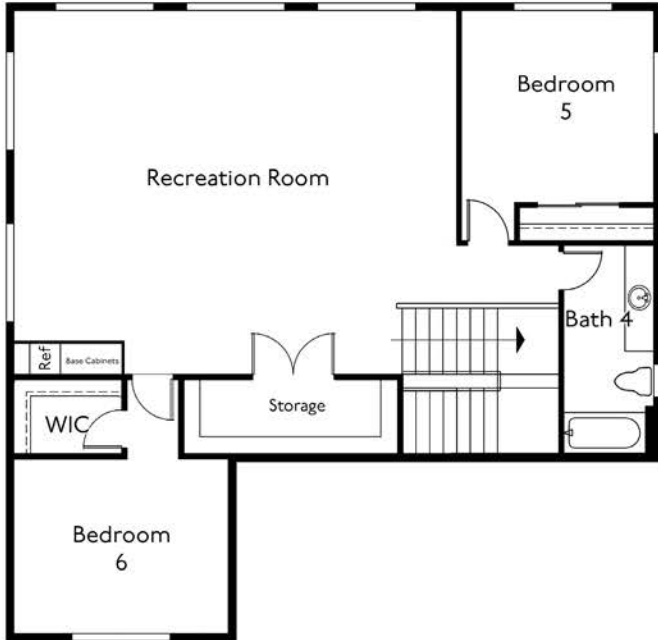

# The Glenrose

4141 Approx. Sq. Ft.  
6 Bedroom, 4.25 Bath  
Third Level Rec Room  
Covered Outdoor Patio  
2 Car Garage

American  
ClassicHomes

*Elegant. Distinctive. Uniquely Northwest.*

AmericanClassicHomes.com | 206.557.6400

# American Classic Homes

The Glenrose 4141

Third Level

Upper Level

Main Level