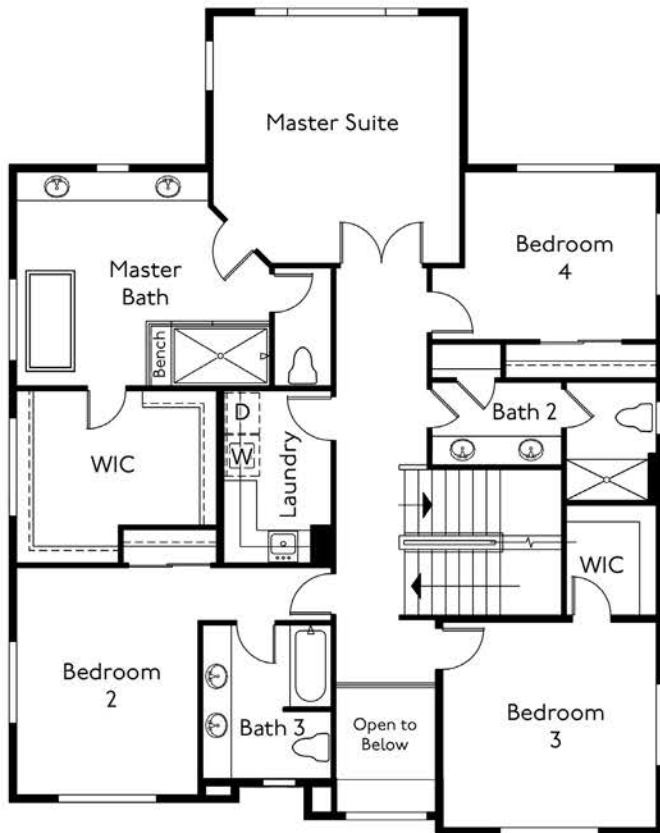

# The Glenrose

4141 Approx. Sq. Ft.  
6 Bedroom, 4.25 Bath  
Third Level Rec Room  
Covered Outdoor Patio  
2 Car Garage

American  
ClassicHomes

*Elegant. Distinctive. Uniquely Northwest.*

AmericanClassicHomes.com | 206.557.6400

# American Classic Homes

The Glenrose 4141

Third Level

Upper Level

Main Level