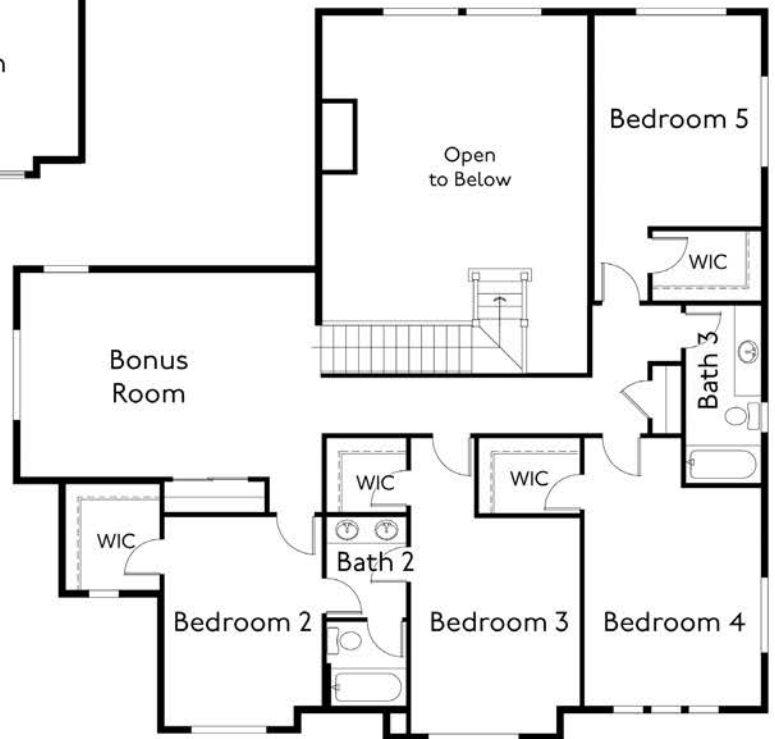

Crescent Harbor 3596

3596 Approx. Sq. Ft.
5 Bedroom, 3.5 Bath,
Bonus Room, Den
Master on the Main
3 Car Garage

Elevation A

American
ClassicHomes

Elegant. Distinctive. Uniquely Northwest.

Elevation B

American ClassicHomes

Crescent Harbor 3596

Main Level

Upper Level