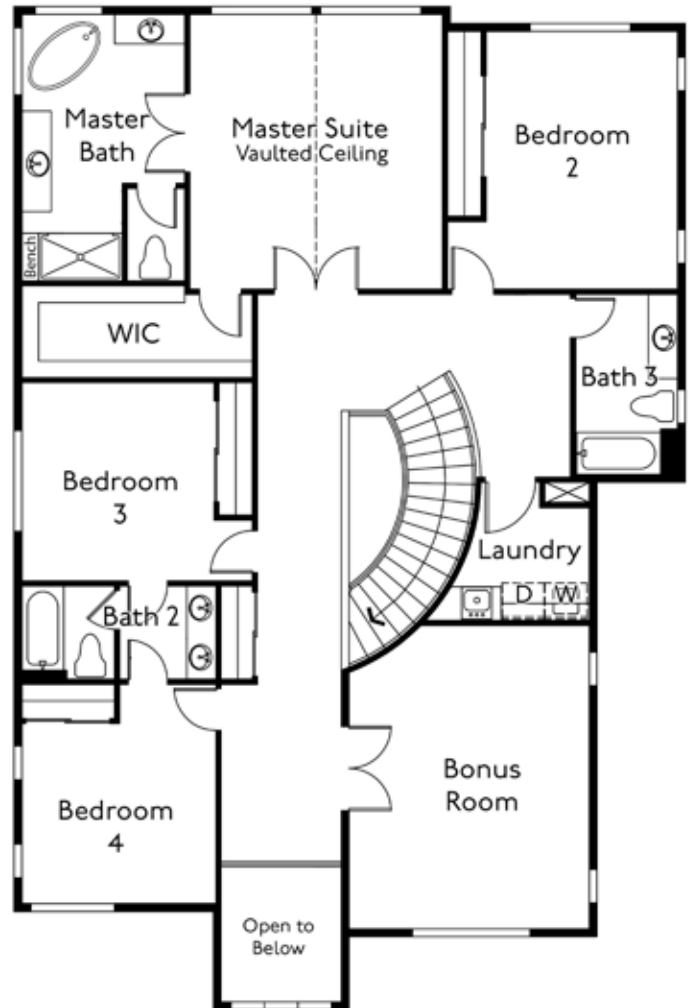

# The Astoria

3664 Approx. Sq. Ft.  
5 Bedroom, 3.75 Bath  
Bonus Room, Den, Guest  
Curved Staircase  
2 Car Garage

Elevation A

American  
ClassicHomes

*Elegant. Distinctive. Uniquely Northwest.*

Elevation B

## The Astoria 3664 at Tanglewood

Main Level

Upper Level