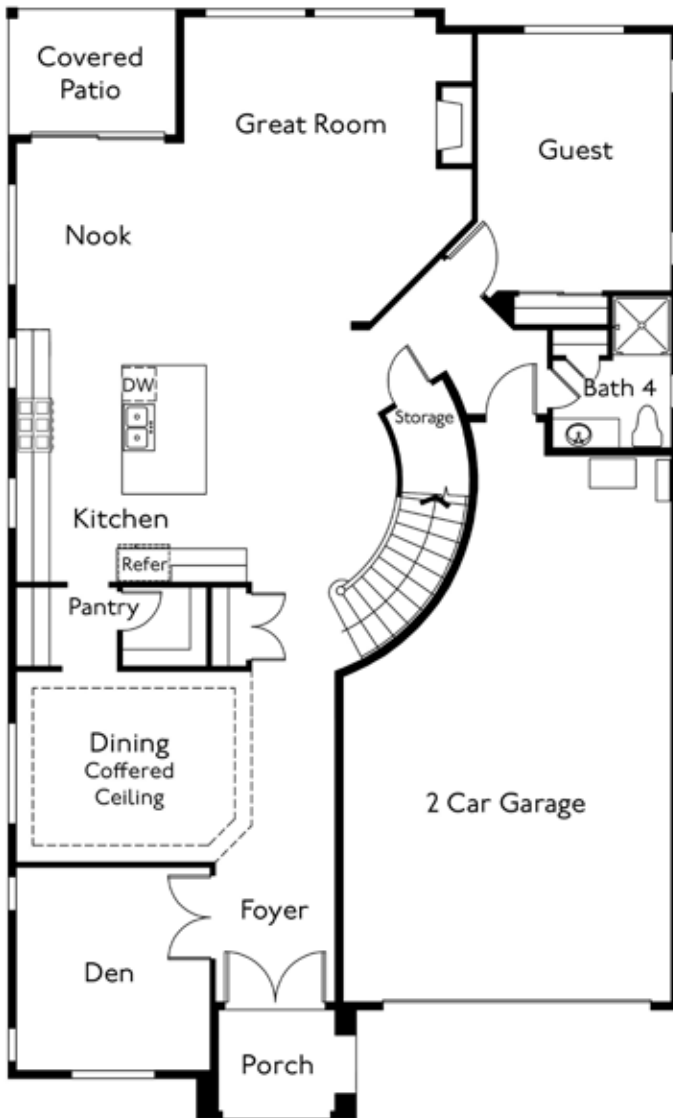

# The Astoria

3664 Approx. Sq. Ft.  
5 Bedroom, 3.75 Bath  
Bonus Room, Den, Guest  
Curved Staircase  
2 Car Garage

Elevation A

American  
ClassicHomes

*Elegant. Distinctive. Uniquely Northwest.*

Elevation B

## The Astoria 3664 at Tanglewood

Main Level

Upper Level